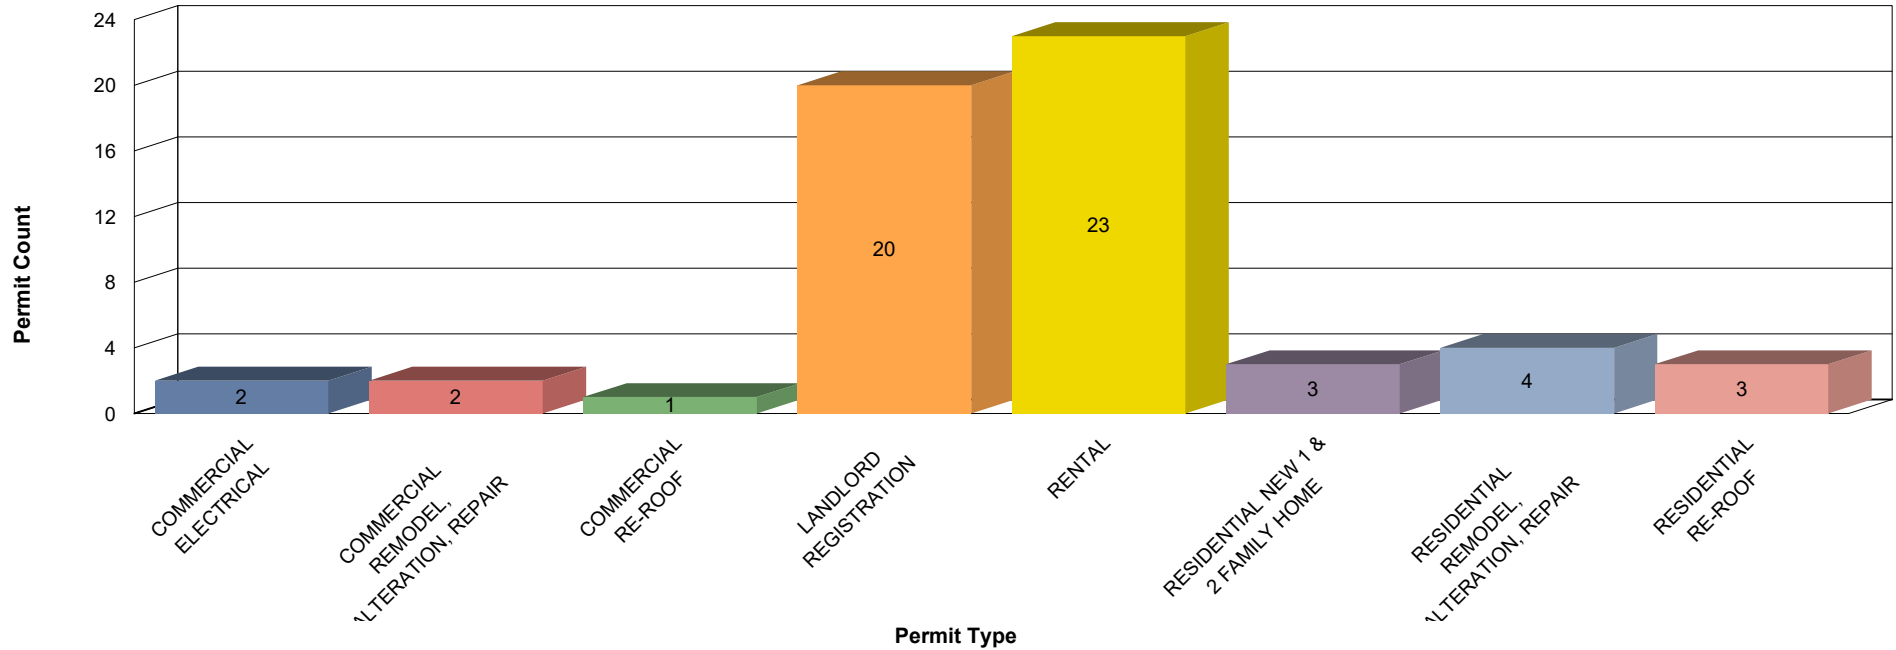

## PERMITS ISSUED BY TYPE (01/01/2021 TO 01/31/2021) FOR CITY OF HIGHLAND

Permit #	Type	Workclass	Status	Issue Date	Main Address	Project	District	Parcel
<b>COMMERCIAL ELECTRICAL</b>								
CELE-0121-0004	Commercial Electrical	Alteration, Remodel, Repair	Issued	01/22/2021	1210 Zschokke St, Apt 1, Highland, IL 62249		Highland	012240511202011
CELE-0121-0005	Commercial Electrical	Alteration, Remodel, Repair	Issued	01/27/2021	610 Broadway, Highland, IL 62249		Highland	012240506102036